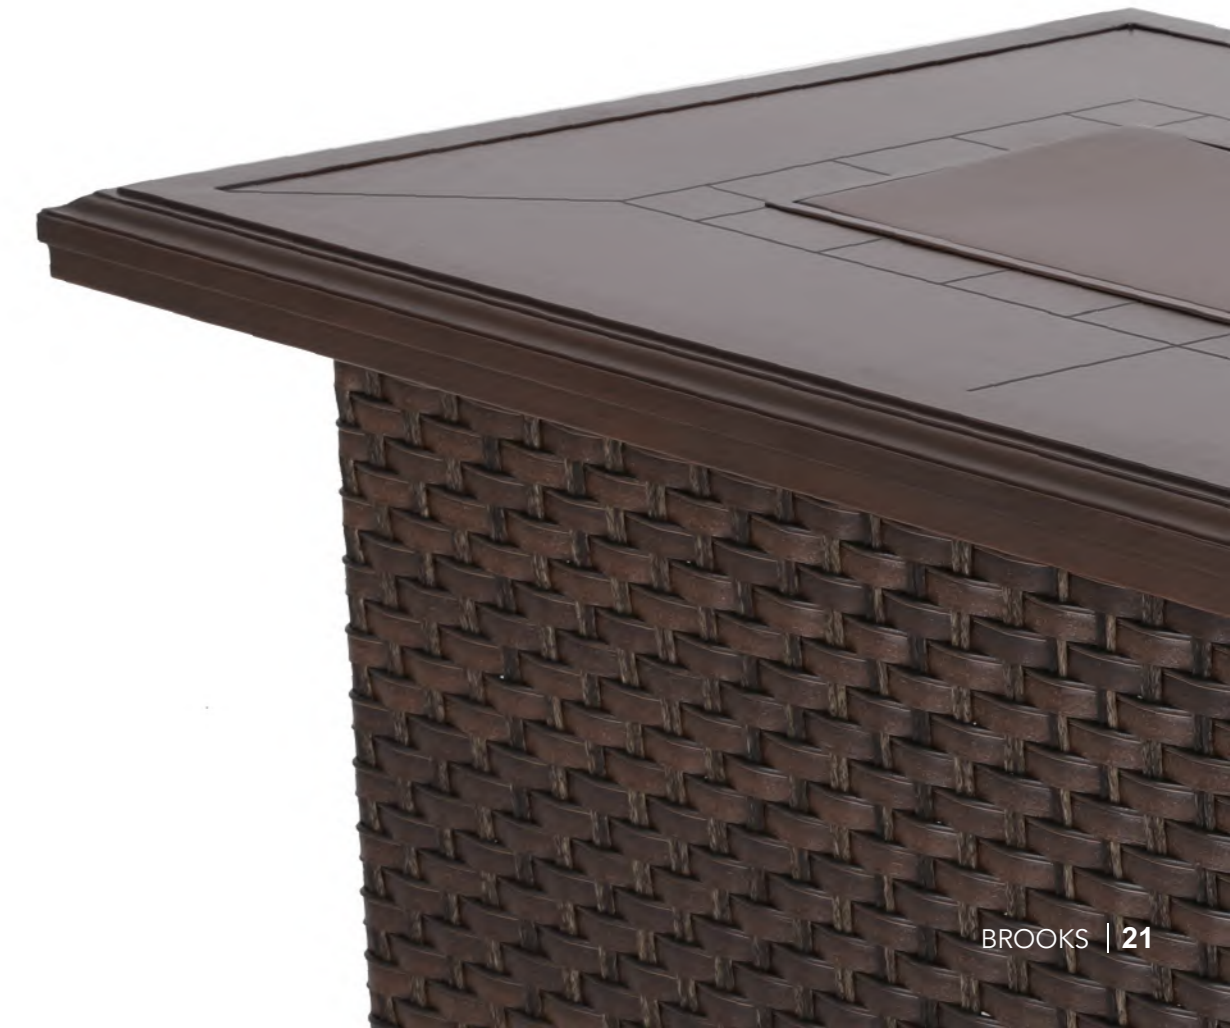

2DAW112VY25-CAW112MY22

DAW112VY25
Dining Chair
D24.75**W22**H30"

CAW112MY22
Dining Table
Φ19.5**H18.25"

BROOKS

living

The collection of Brooks shows Patio Time's appreciation of the American classic style design. This deep seating sofa set is ideal for kicking off a party or relaxing after a long day. Brooks adds style and design with grace to enhance your outdoor experience.