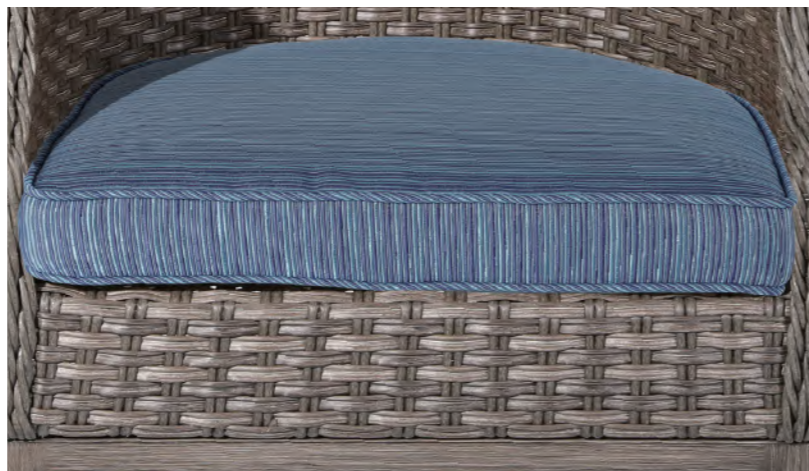

TENAYA dining

Tenaya Dining Set creates a comfortable environment for your visitors and family at any time. This dining set includes four chairs, where you can read newspapers, drink lattes and enjoy delicious dinner.