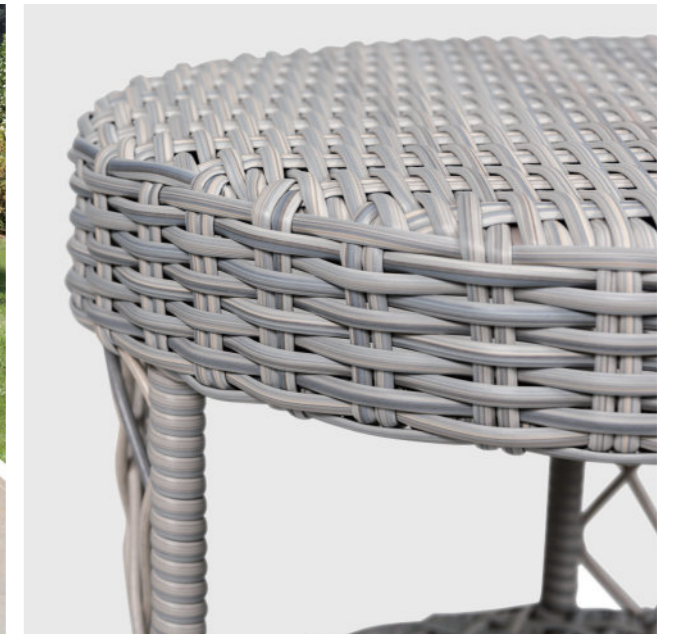

x 1
SAW412B
Love-Seat Sofa
D 30.5" · W 53" · H 33.5"

x 1
CAW412
Coffee Table
L 35.5" · W 23.75" · H 17.5"

92-Shell

Shell

2SAW177-CAW725

x 2

SAW177

Wicker Single Sofa
D 30" · W 31" · H 33"