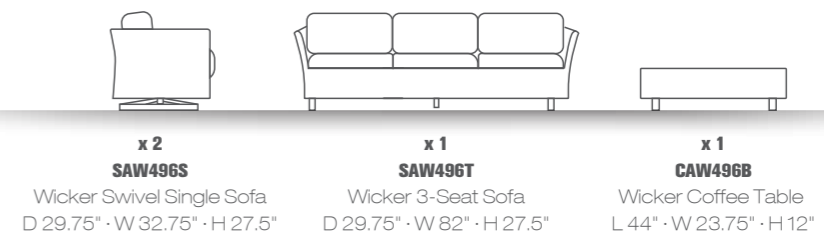

x 2
DAW101S
 Wicker Swivel Dining Chair
 D 28" · W 26" · H 36"

x 1
TAA101
 Dining Table
 L 72" · W 38" · H 29"

x 4
SAW101S
 Wicker Swivel Single Sofa
 D 37.5" · W 32.75" · H 30"

x 1
FAA171
 Fire Pit
 Φ 40" · H 24.75"

4SAW101S-FAA171

4DAW101-2DAW101S-TAA101

Orlando

2SAW496-SAW496B-CAW496A

x 2
SAW496
Wicker Single Sofa
D 29.75" · W 32.75" · H 27.5"

x 1
SAW496B
Wicker Love Seat Sofa
D 29.75" · W 57.25" · H 27.5"

x 1
CAW496A
Wicker Coffee Table
L 35.5" · W 23.75" · H 12.75"

Orlando

2SAW496S-SAW496T-CAW496B

Orlando

SAW496BX-SAW496BY-SAW496C-CAW496

x 1
SAW496BX
Wicker Love Seat Sofa with Left Armrest
D 30" · W 54" · H 28"

x 1
SAW496BY
Wicker Love Seat Sofa with Right Armrest
D 30" · W 54" · H 28"