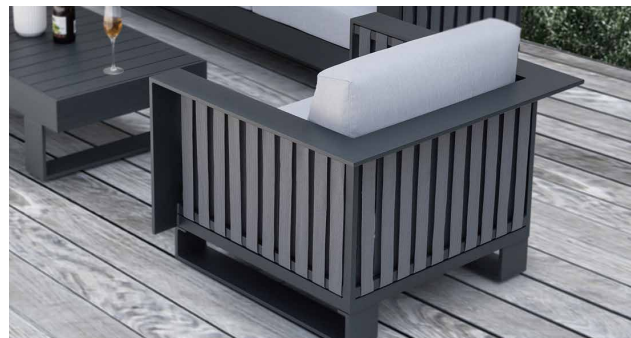

DIRECTORY INDEX

10 /
BERNE